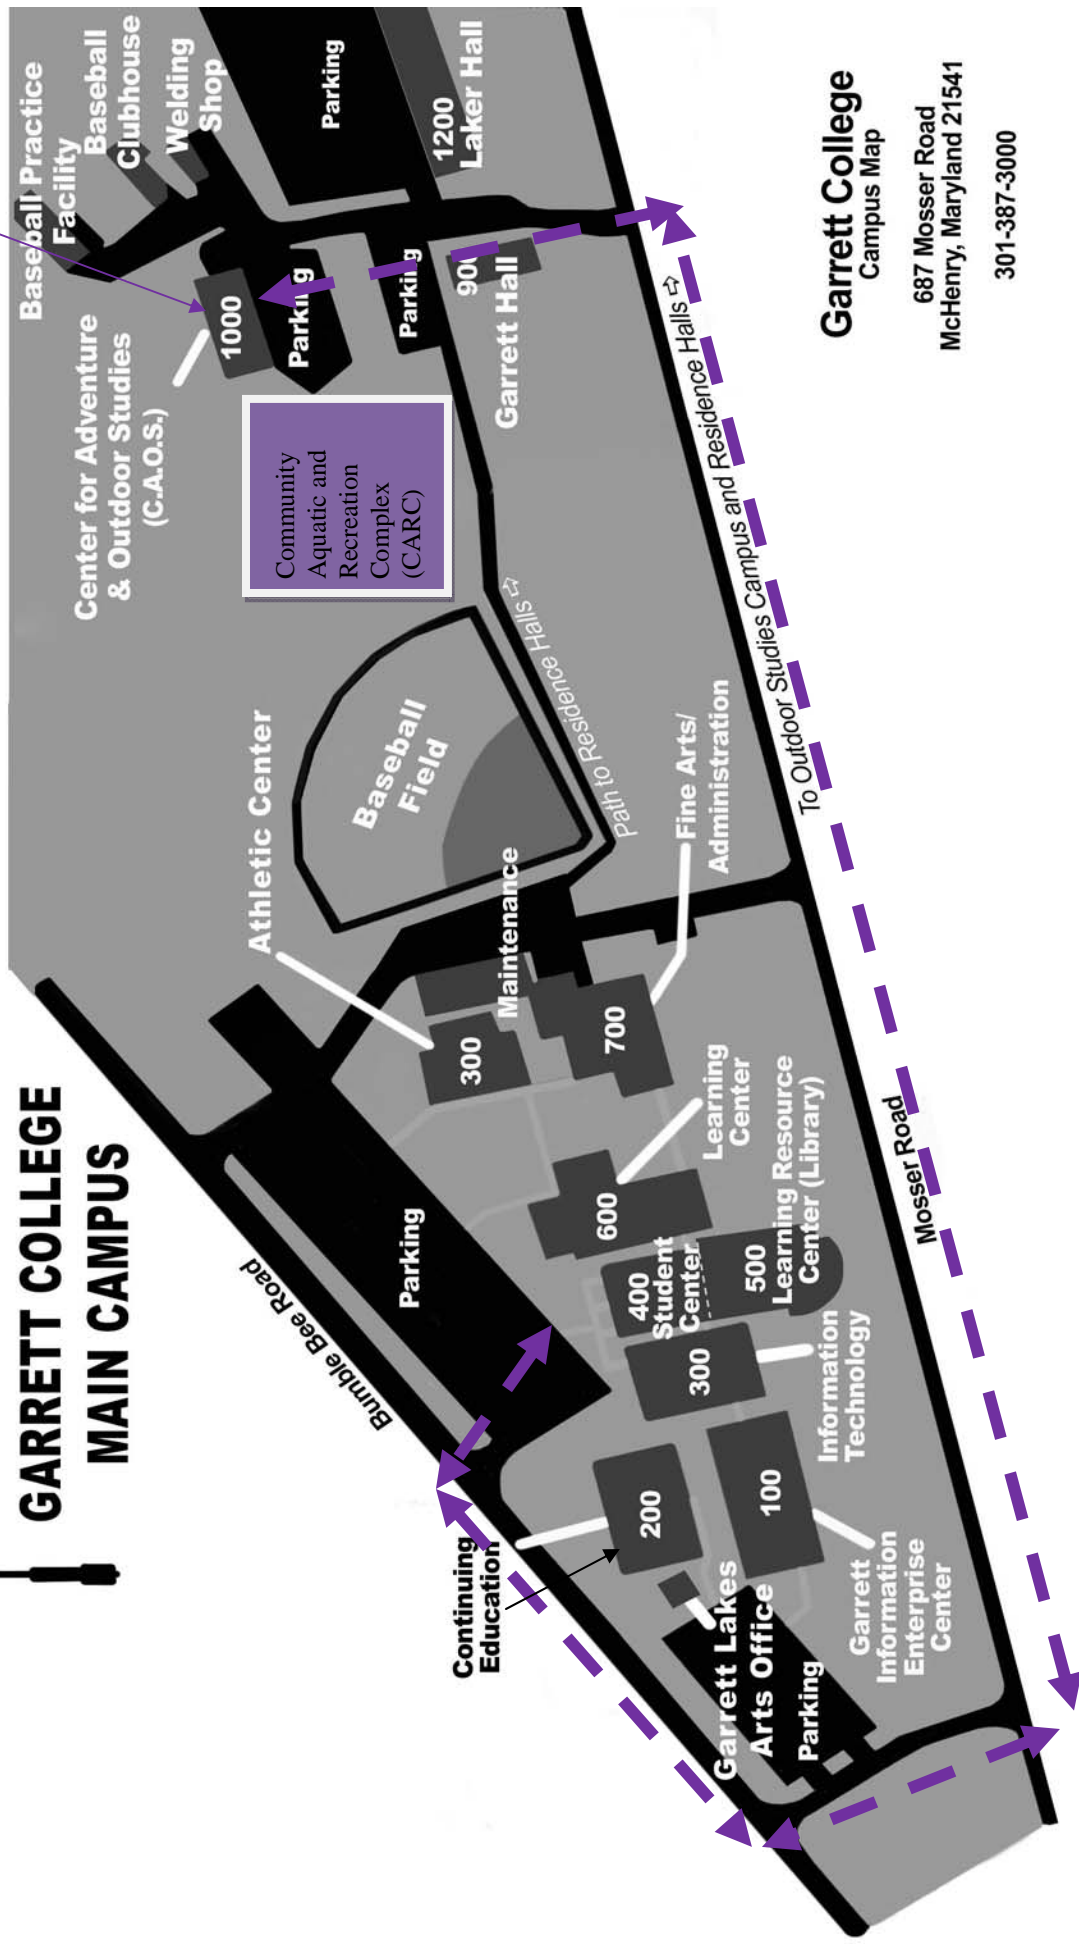

GARRETT COLLEGE MAIN CAMPUS

Adventure
Sports
Offices
301.387.3330

Garrett College
Campus Map
687 Mosser Road
McHenry, Maryland 21541
301-387-3000