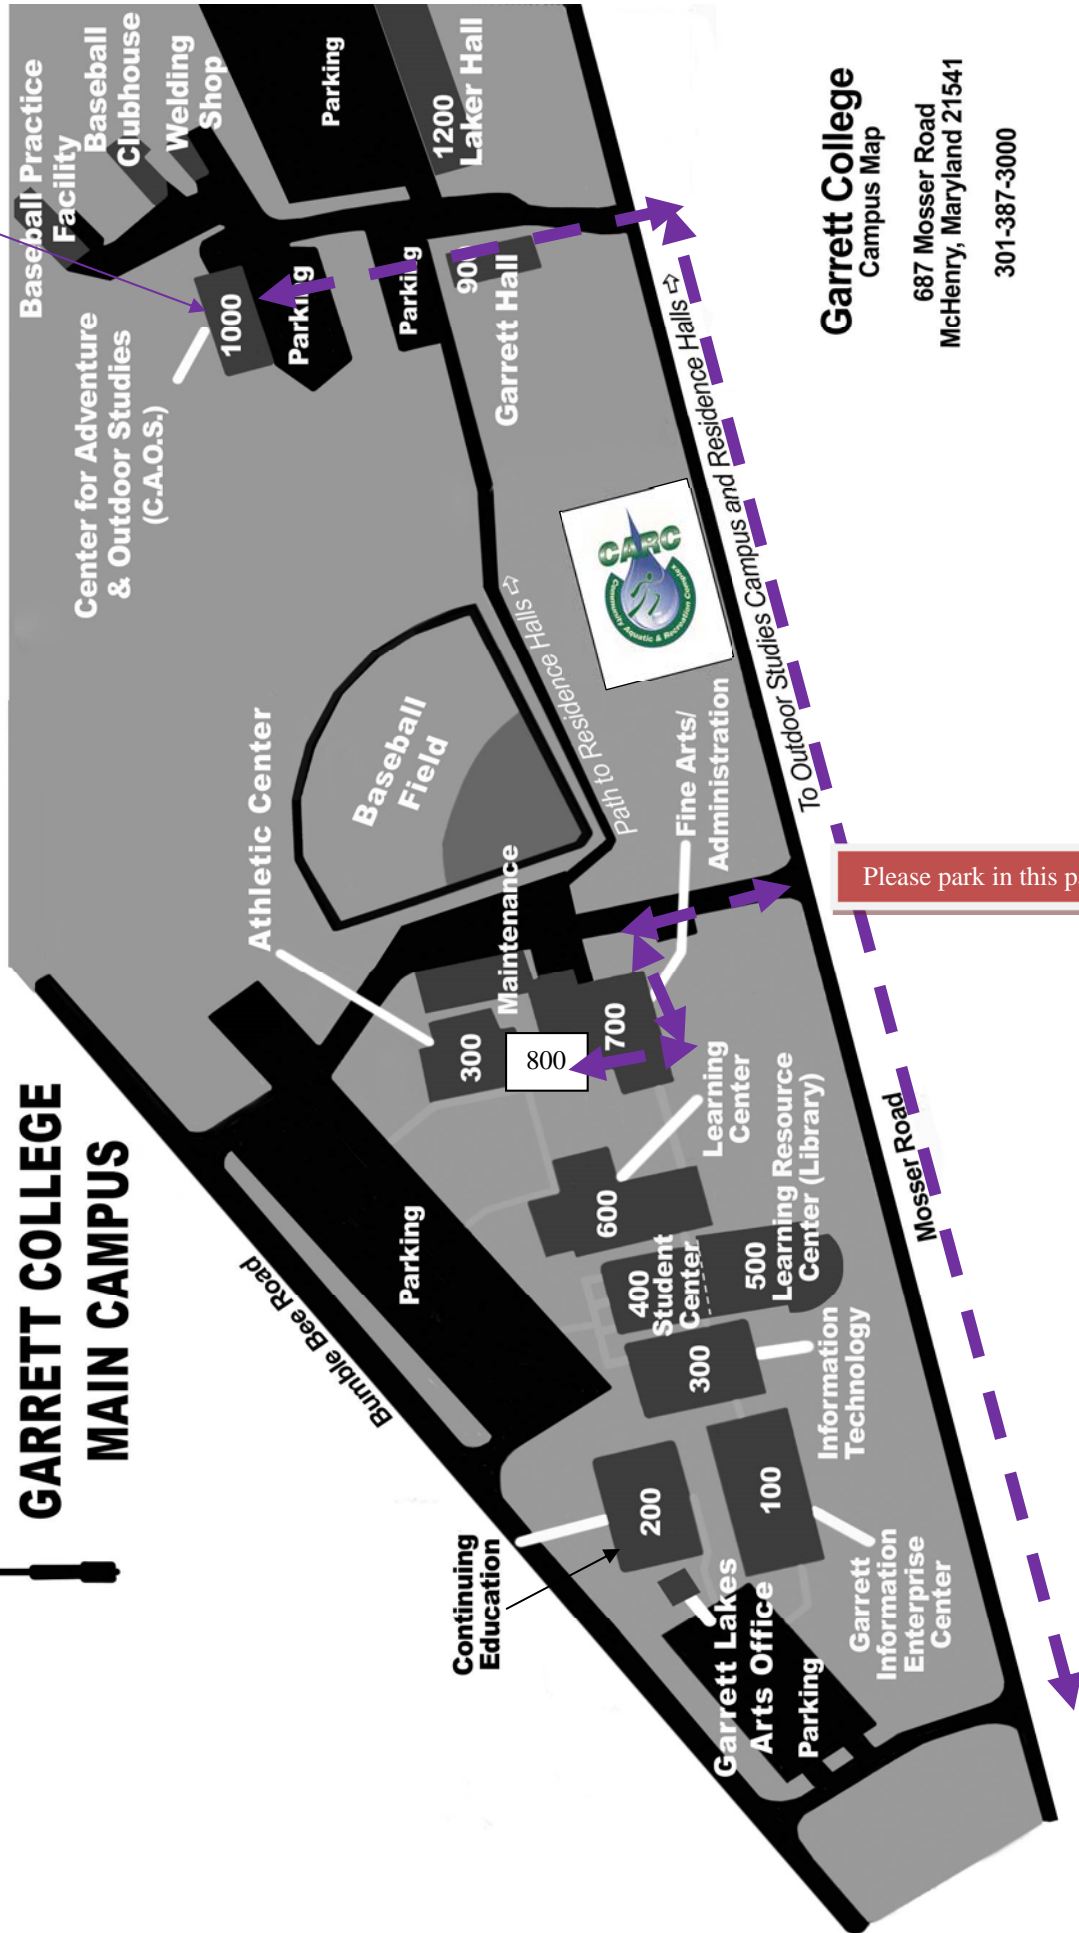

GARRETT COLLEGE MAIN CAMPUS

Adventure Sports Offices
301.387.3330

Garrett College
Campus Map
687 Mosser Road
McHenry, Maryland 21541
301-387-3000